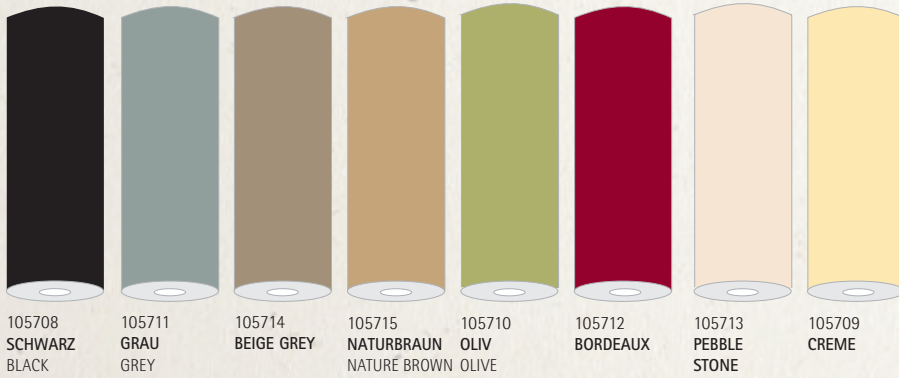

3.4 ROLLENWARE/REELS *Linclass*® PROFESSIONAL

118 cm x 24 m