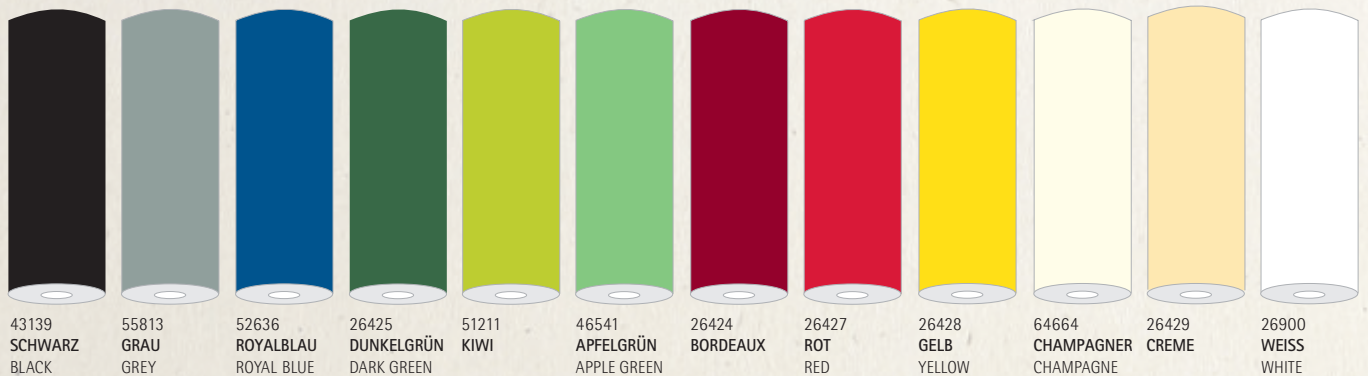

3.5 ROLLENWARE/REELS *Linclass*® PREMIUM

118 m x 40 m