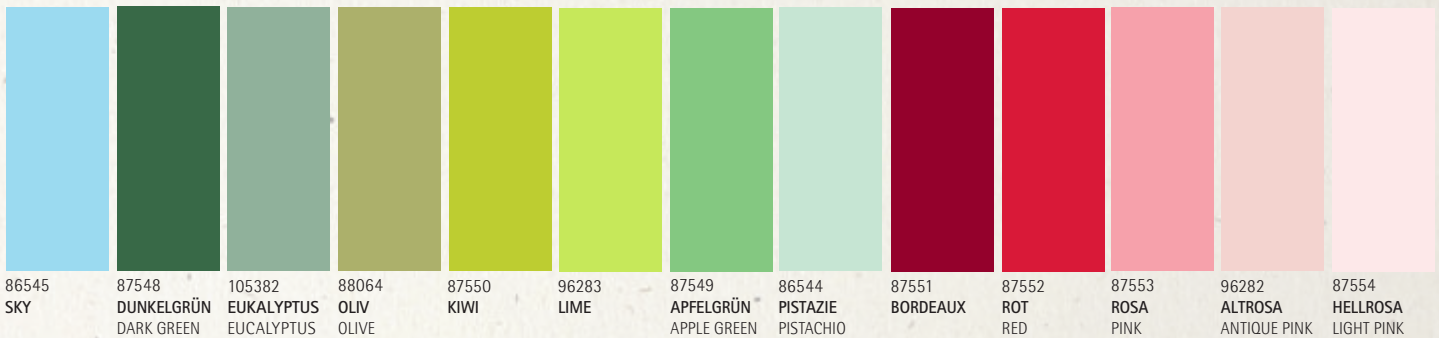

4.3 TISCHDECKEN/TABLE CLOTHS

Linclass
PREMIUM

80 x 80 cm