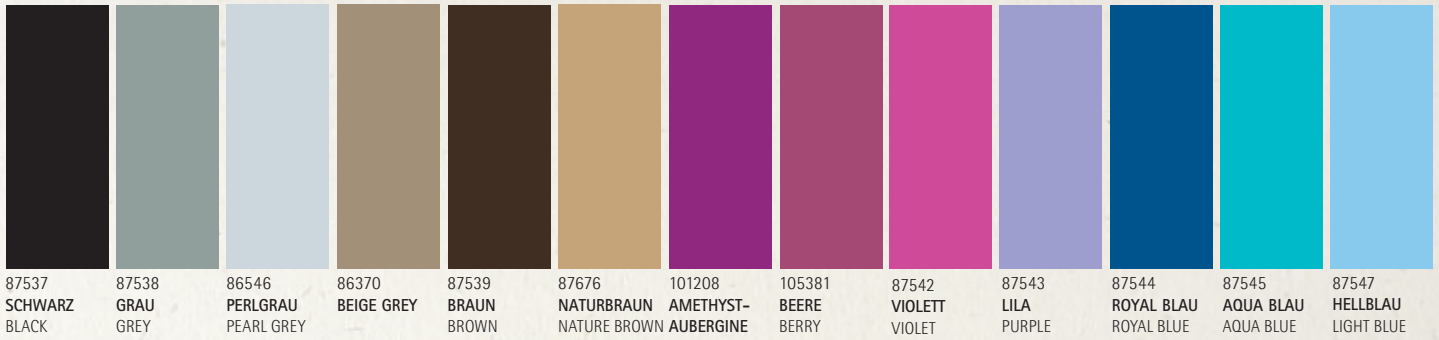

4.3 TISCHDECKEN/TABLE CLOTHS

Linclass
PREMIUM

80 x 80 cm