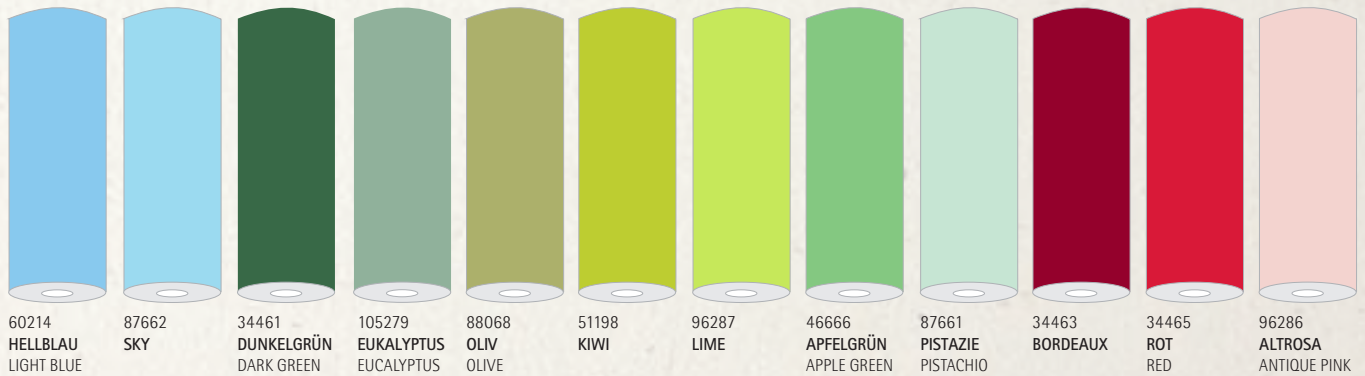

4.3 ROLLENWARE/REELS *Linclass*® PREMIUM

118 cm x 25 m