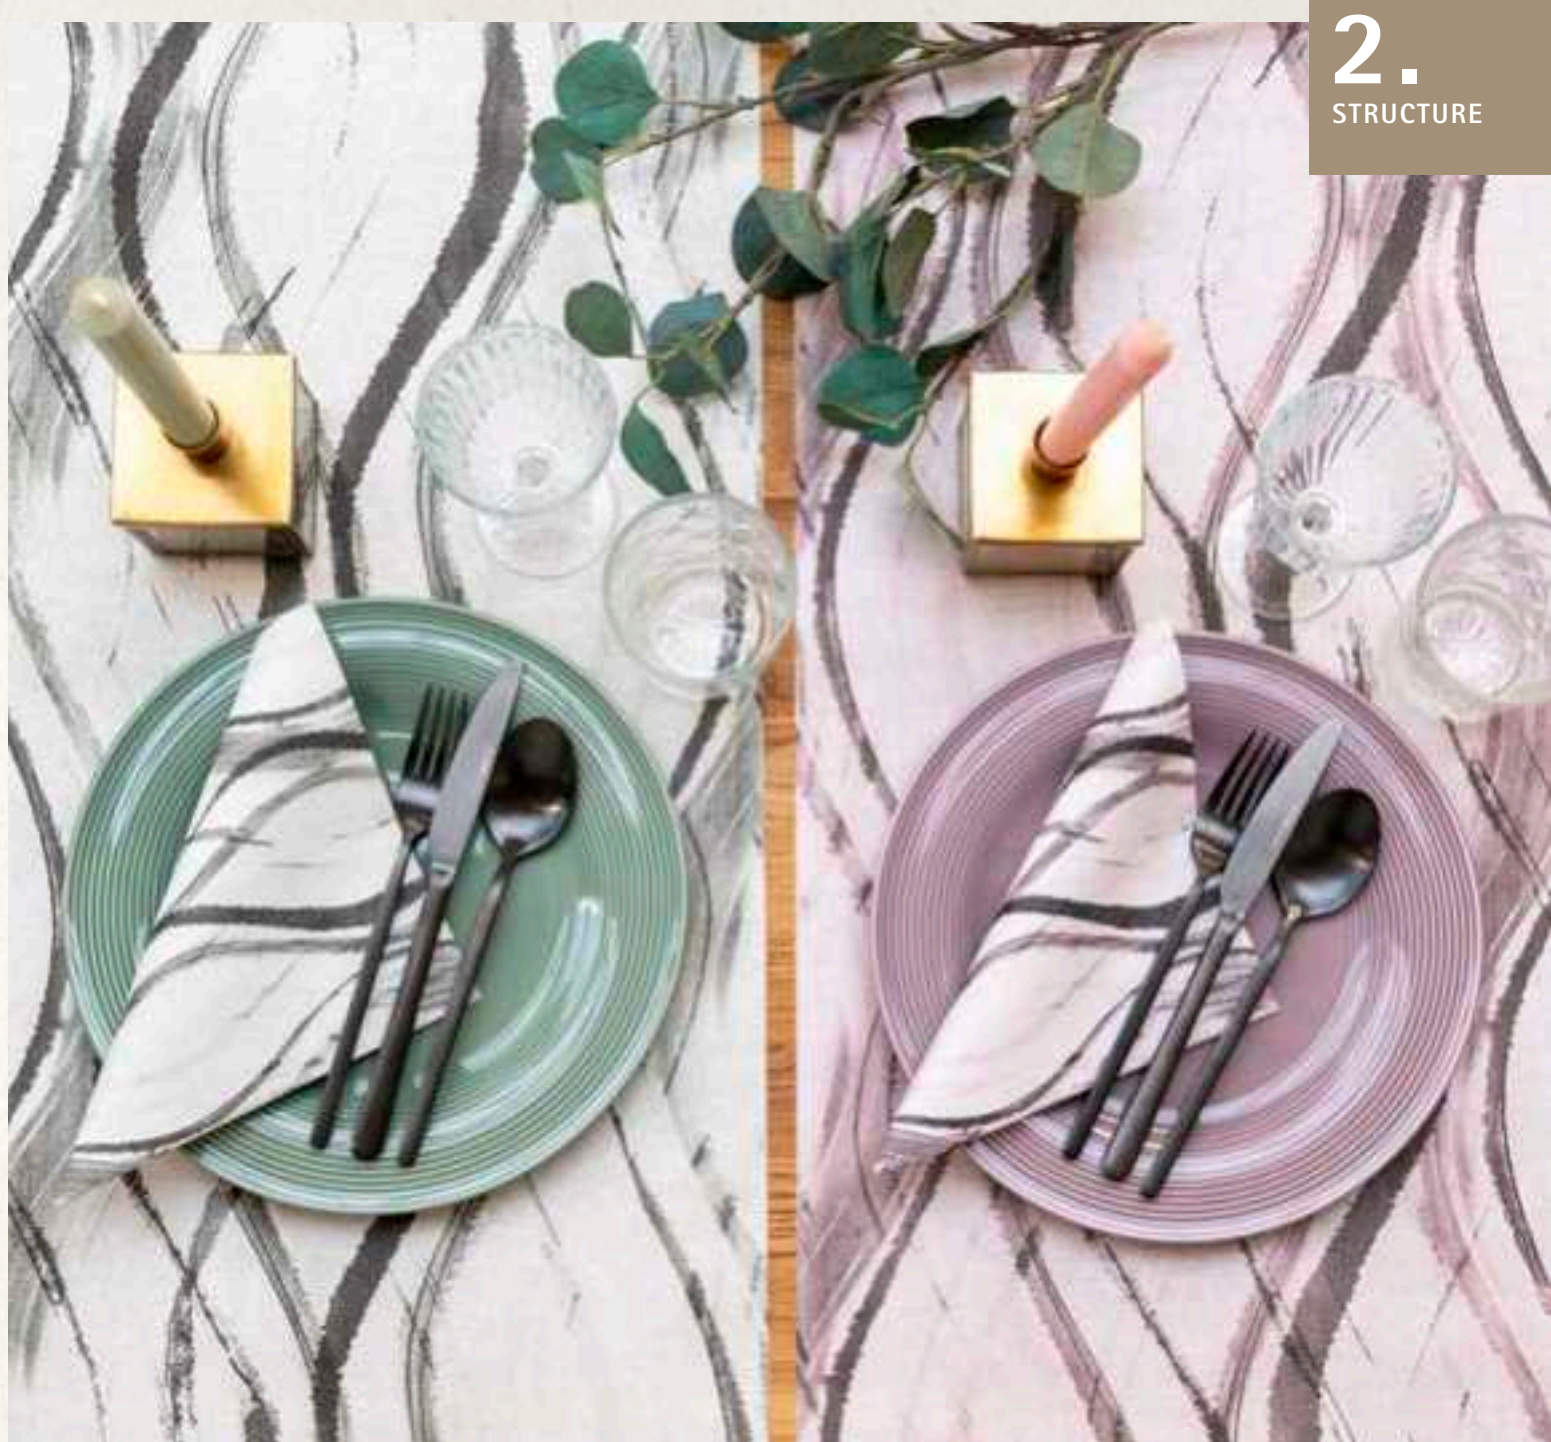

Tissue

SERVIETTEN/NAPKINS
40 x 40 cm, 1/4 Falz/fold

Linclass
PREMIUM
TISCHLÄUFER/TABLE RUNNERS
40 cm x 24 m