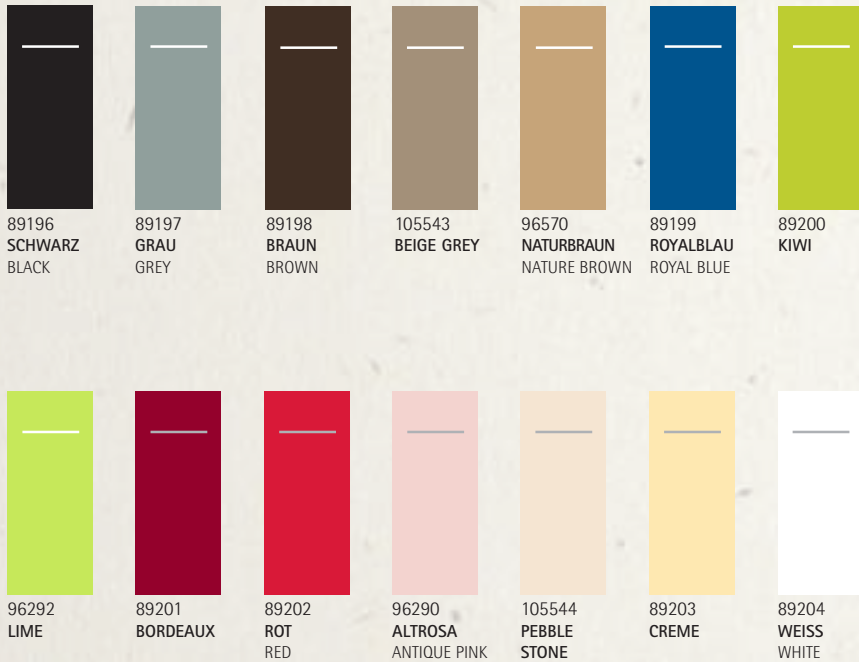

2.2 POCKET-NAPKINS® „PUB“ *Linclass*® PROFESSIONAL

40 x 33 cm, 1/8-Falz/fold