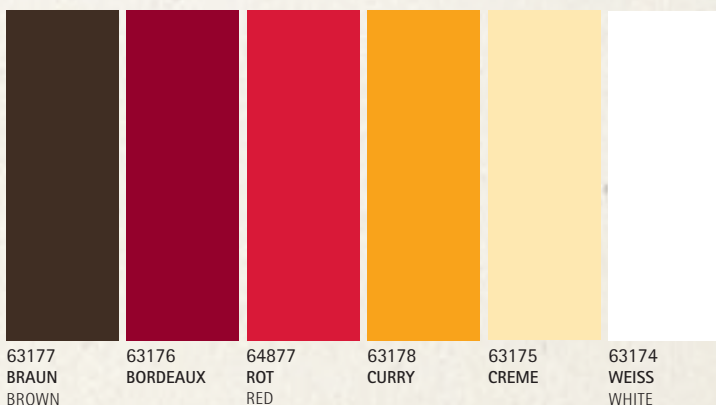

5.4 TISCHDECKEN/TABLE CLOTHS

100 x 100 cm