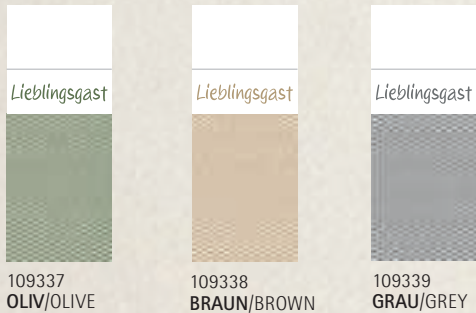

LIEBLINGSGAST/PEGGY

Linclass
PROFESSIONAL
PUB MIT MANSCHETTE
PUB WITH CUFF
40 x 33 cm, 1/8 Falz/fold