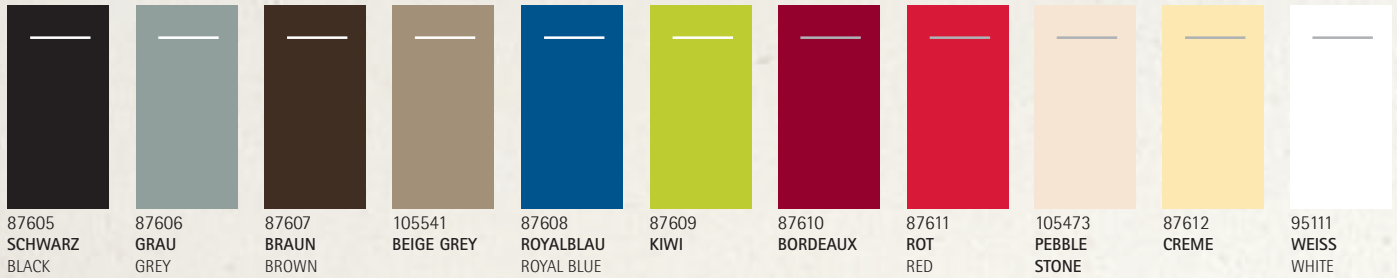

2.1 POCKET-NAPKINS® *Linclass*® PROFESSIONAL

40 x 40 cm, 1/8-Falz/fold