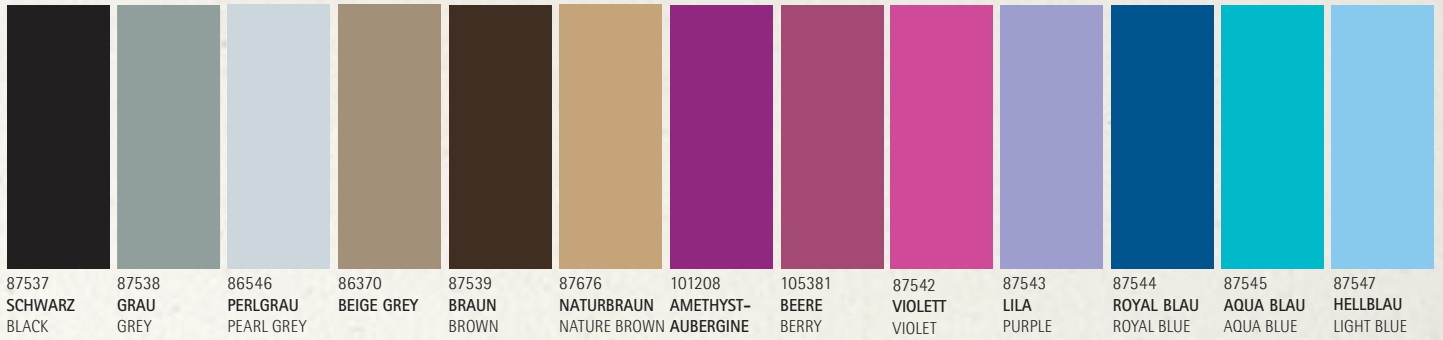

5.3 TISCHDECKEN/TABLE CLOTHS

Linclass
PREMIUM

80 x 80 cm